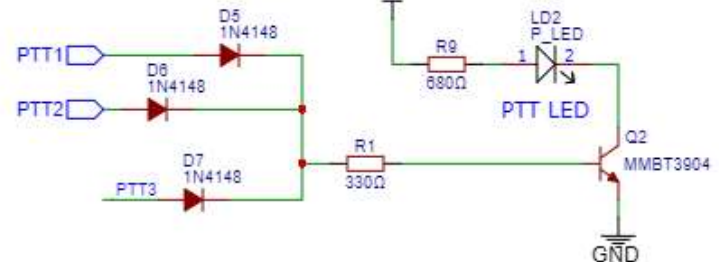

SOLID STATE RELAYS
AQW280EH or Equiv.

Key 1 Output Interface

Key 2 Output Interface

Key 1

Key 2

VCC5

VCC5

VCC33

VCC5

VCC33

VCC5

Raspberry PI Connector

TITLE:	RigPi Input/Output	REV: 2.0
	Company: K1EL Systems LLC	Sheet: 2/2
	Date: 2024-10-30	Drawn By: S. Elliott