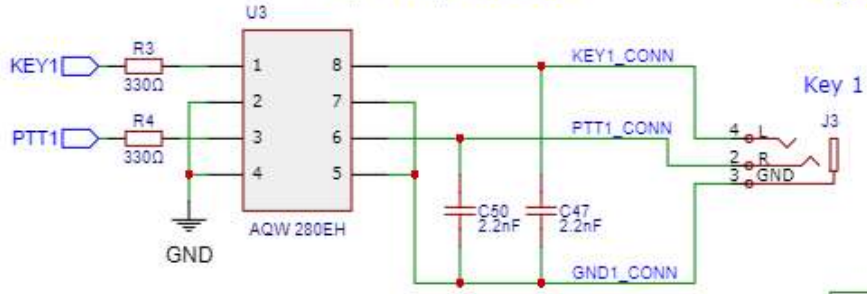

SOLID STATE RELAYS
AQW280EH or Equiv.

Key 1 Output Interface

Key 2 Output Interface

Key 1

Key 2

VCC5

VCC5

VCC33

VCC5

VCC33

VCC5

Raspberry PI Connector

TITLE:	RigPi Input/Output	REV: 2.0
	Company: K1EL Systems LLC	Sheet: 2/2
	Date: 2024-10-30	Drawn By: S. Elliott