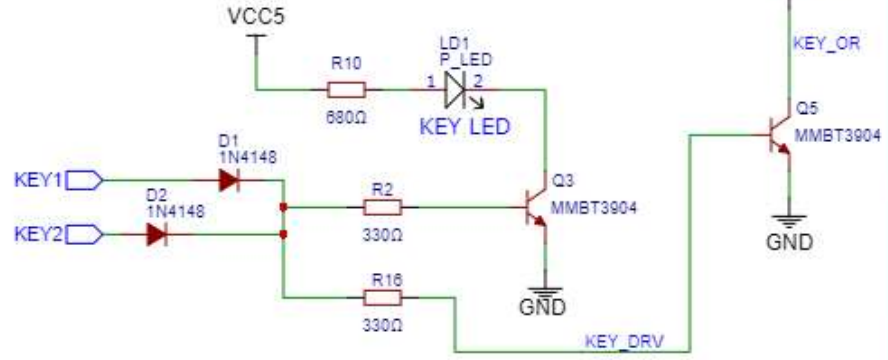

SOLID STATE RELAYS
AQW280EH or Equiv.

Key 1 Output Interface

Key 2 Output Interface

Key 1

Key 2

VCC5

VCC5

VCC33

VCC5

VCC33

VCC5

Raspberry PI Connector

TITLE:	RigPi Input/Output	REV: 2.0
	Company: K1EL Systems LLC	Sheet: 2/2
	Date: 2024-10-30	Drawn By: S. Elliott