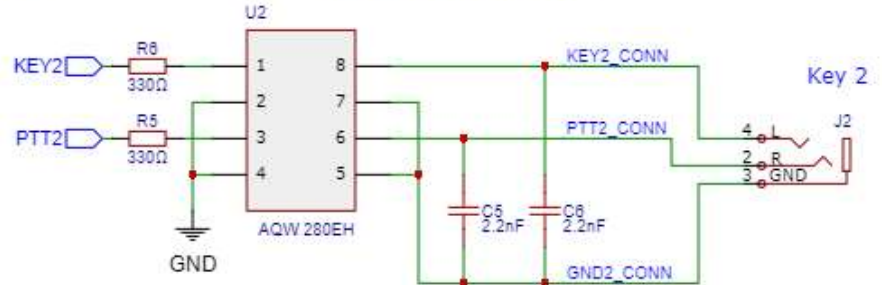

SOLID STATE RELAYS
AQW280EH or Equiv.

Key 1 Output Interface

Key 2 Output Interface

Key 1

Key 2

VCC5

VCC5

VCC33

VCC5

VCC33

VCC5

Raspberry PI Connector

TITLE:	RigPi Input/Output	REV: 2.0
	Company: K1EL Systems LLC	Sheet: 2/2
	Date: 2024-10-30	Drawn By: S. Elliott