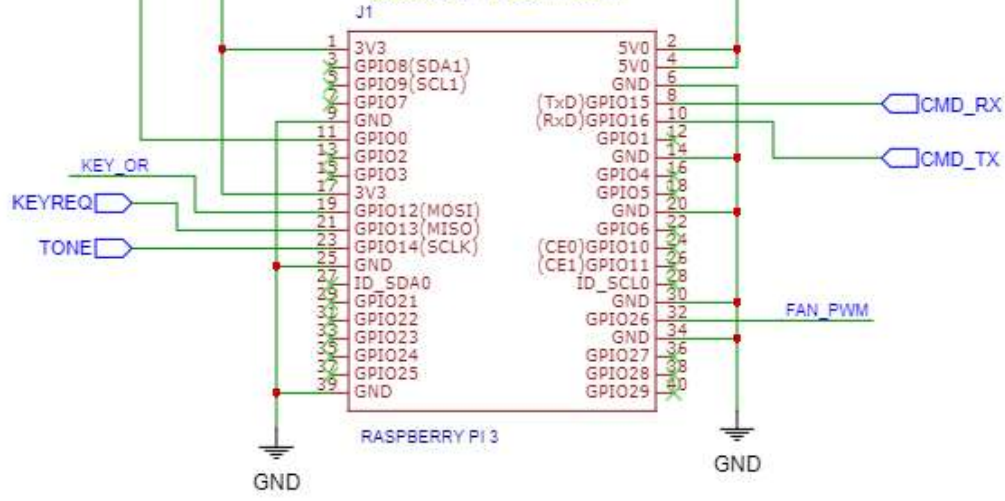

SOLID STATE RELAYS
AQW280EH or Equiv.

Key 1 Output Interface

Key 2 Output Interface

Key 1

Key 2

VCC5

VCC5

VCC33

VCC5

VCC33

VCC5

Raspberry PI Connector

TITLE:	RigPi Input/Output	REV: 2.0
	Company: K1EL Systems LLC	Sheet: 2/2
	Date: 2024-10-30	Drawn By: S. Elliott